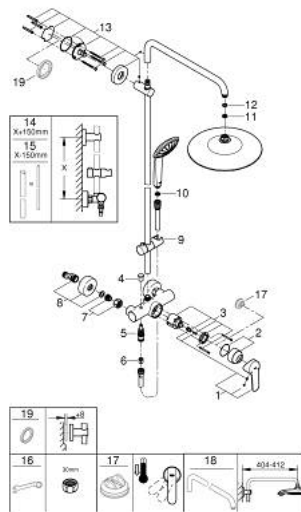

27 684 001 VITALIO JOY SYSTEM 260 SHOWER SYSTEM WITH SINGLE LEVER MIXER FOR WALL MOUNTING

SPARE PARTS, oktober 2016 – now

1. 1: Lever (Spare part-nr. 46726000)
  2. 2: Cap (Spare part-nr. 46025000)
  3. 3: Cartridge (Spare part-nr. 46048000)
  4. 4: Diverter knob (Spare part-nr. 65648000)
  5. 5: Diverter (Spare part-nr. 65655000)
  6. 6: Non-return valve (Spare part-nr. 08565000)
  7. 7: Screw connection 1/2" (Spare part-nr. 45044000)
  8. 8: S-union (Spare part-nr. 12662000)
  9. 9: Glide element (Spare part-nr. 12140000)
  10. 10: Dirt strainer (Spare part-nr. 0700200M)
  11. 11: Dirt strainer (Spare part-nr. 48007000)
  12. 12: Fibre seal $\varnothing 18,5 \times \varnothing 12 \times 2$ (Spare part-nr. 0138900M)
  13. 13: Shower rail holder (Spare part-nr. 48279000)
  14. 14: Shower system pipe for retrofitting (Spare part-nr. 48053000)*
  15. 15: Shower system pipe for retrofitting (Spare part-nr. 48054000)*
  16. 16: Special spanner (Spare part-nr. 19377000)*
  17. 17: Temperature limiter (Spare part-nr. 46375000)*
  18. 18: Shower arm for shower systems (Spare part-nr. 14047000)*
2. Optional accessories