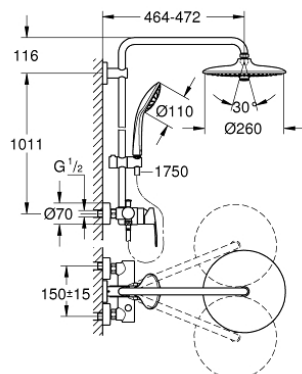

### PRODUCT DESCRIPTION

- Colour: chrome
- consisting of:
  - horizontal swivable 450 mm shower arm
  - exposed single-lever shower mixer with diverter
  - allows change between:
    - head shower Vitalio Joy 260 (26 462)
    - spray patterns: Rain, SmartRain, Jet
    - maximum flow rate (at 3 bar): 7.5 l/min
  - with ball joint
  - rotation angle  $\pm 15^\circ$
  - hand shower Vitalio Joy 110 Massage (27 319)
  - spray patterns: Rain, SmartRain, Massage
  - maximum flow rate (at 3 bar): 12 l/min
  - adjustable in height with gliding element
  - shower hose VitalioFlex Silver 1.750 mm,  $\frac{1}{2}$ " x  $\frac{1}{2}$ " (27 506)
  - maximum flow rate system (at 3 bar): 12 l/min
  - GROHE SilkMove 46 mm ceramic cartridge
  - GROHE DreamSpray - perfect spray pattern
  - GROHE LongLife finish
  - GROHE SprayDimmer - stepless flow rate adjustment
  - GROHE SpeedClean - effortless limescale removal
  - Inner WaterGuide - inner insulation for surface protection
  - TwistStop - to prevent hose from twisting
  - suitable for instantaneous heaters from 18 kW/h
  - minimum flow rate 5 l/min
  - min. recommended pressure 1.0 bar