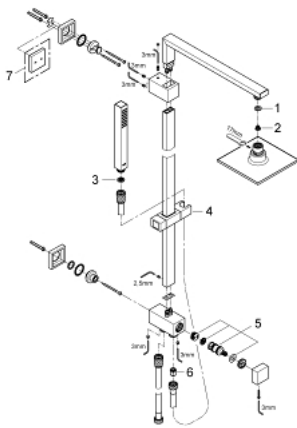

### PRODUCT DESCRIPTION

- Colour: chrome
- consisting of:
  - shower arm
  - projection 400 mm
  - change between hand and head shower by diverter
  - head shower Euphoria Cube 152 mm x 152 mm
  - spray pattern: Rain
  - maximum flow rate (at 3 bar): 13.5 l/min
  - with ball joint, rotation angle  $\pm 20^\circ$
  - Euphoria Cube Stick hand shower (27 698)
  - maximum flow rate (at 3 bar): 11 l/min
  - adjustable in height with gliding element
  - shower hose Silverflex 1750 mm 1/2" x 1/2" (28 388)
  - Silverflex shower hose 800 mm
  - connection to water supply with 1/2" thread of the 800 mm shower hose to faucet / wall union
  - maximum flow rate system (at 3 bar): 13.5 l/min
  - GROHE DreamSpray - perfect spray pattern
  - GROHE LongLife finish
  - GROHE SpeedClean - effortless limescale removal
  - TwistStop - to prevent hose from twisting
  - suitable for instantaneous heaters from 18 kW/h
  - minimum flow rate 5 l/min

### SPARE PARTS, oktober 2010 – now

- 1: Fibre seal  $\varnothing$  18,5 x  $\varnothing$  12 x 2 (Spare part-nr. 0138900M)
- 2: Dirt strainer (Spare part-nr. 0676800M)
- 3: Dirt strainer (Spare part-nr. 0700200M)
- 4: Glide element (Spare part-nr. 48180000)
- 5: Replacement kit for rotary valve (Spare part-nr. 45915000)
- 6: Non-return valve (Spare part-nr. 08565000)
- 7: Compensation disc (Spare part-nr. 27933000)\*