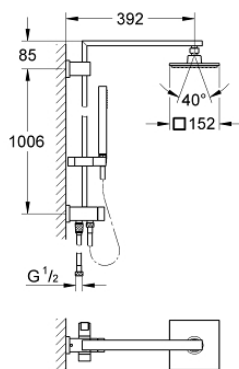

### PRODUCT DESCRIPTION

- Colour: chrome
- consisting of:
  - shower arm
  - projection 400 mm
  - change between hand and head shower by diverter
  - head shower Euphoria Cube 152 mm x 152 mm
  - spray pattern: Rain
  - maximum flow rate (at 3 bar): 13.5 l/min
  - with ball joint, rotation angle  $\pm 20^\circ$
  - Euphoria Cube Stick hand shower (27 698)
  - maximum flow rate (at 3 bar): 11 l/min
  - adjustable in height with gliding element
  - shower hose Silverflex 1750 mm 1/2" x 1/2" (28 388)
  - Silverflex shower hose 800 mm
  - connection to water supply with 1/2" thread of the 800 mm shower hose to faucet / wall union
  - maximum flow rate system (at 3 bar): 13.5 l/min
  - GROHE DreamSpray - perfect spray pattern
  - GROHE LongLife finish
  - GROHE SpeedClean - effortless limescale removal
  - TwistStop - to prevent hose from twisting
  - suitable for instantaneous heaters from 18 kW/h
  - minimum flow rate 5 l/min

### SPARE PARTS, oktober 2010 – now

- 1: Fibre seal  $\varnothing$  18,5 x  $\varnothing$  12 x 2 (Spare part-nr. 0138900M)
- 2: Dirt strainer (Spare part-nr. 0676800M)
- 3: Dirt strainer (Spare part-nr. 0700200M)
- 4: Glide element (Spare part-nr. 48180000)
- 5: Replacement kit for rotary valve (Spare part-nr. 45915000)
- 6: Non-return valve (Spare part-nr. 08565000)
- 7: Compensation disc (Spare part-nr. 27933000)\*