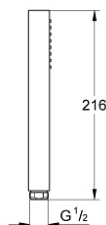

27 698 000 EUPHORIA CUBE STICK HAND SHOWER 1 SPRAY

PRODUCT DESCRIPTION

- Colour: chrome
- spray pattern: Standard spray
- maximum flow rate (at 3 bar): 15 l/min
- GROHE DreamSpray - perfect spray pattern
- GROHE LongLife finish
- GROHE SpeedClean - effortless limescale removal
- Inner WaterGuide - inner insulation for surface protection
- universal mounting system, fitting all standard shower hoses
- suitable for instantaneous heater

27 698 000 **EUPHORIA CUBE STICK HAND SHOWER 1 SPRAY**

SPARE PARTS, december 2010 – now

1: Dirt strainer (Spare part-nr. 0700200M)