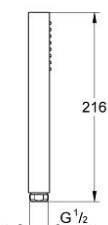

27 699 000 EUPHORIA CUBE STICK HAND SHOWER 1 SPRAY

PRODUCT DESCRIPTION

- Colour: chrome
- spray pattern: Standard spray
- maximum flow rate (at 3 bar): 8.2 l/min
- GROHE EcoJoy - Less water, perfect flow
- GROHE DreamSpray - perfect spray pattern
- GROHE LongLife finish
- GROHE SpeedClean - effortless limescale removal
- Inner WaterGuide - inner insulation for surface protection
- universal mounting system, fitting all standard shower hoses
- suitable for instantaneous heater
- min. recommended pressure 1.0 bar

27 699 000 **EUPHORIA CUBE STICK HAND SHOWER 1 SPRAY**

SPARE PARTS, december 2010 – now

1: Dirt strainer (Spare part-nr. 0700200M)