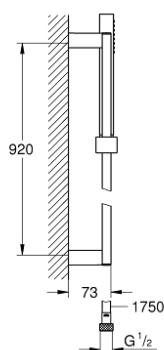

## 27 700 000 EUPHORIA CUBE STICK SHOWER RAIL SET 1 SPRAY

### PRODUCT DESCRIPTION

- Colour: chrome
- consisting of:
  - hand shower (27 698)
  - spray pattern: Standard spray
  - maximum flow rate (at 3 bar): 15 l/min
  - shower rail 900 mm (27 841)
  - shower hose Silverflex 1750 mm 1/2" x 1/2" (28 388)
  - GROHE DreamSpray - perfect spray pattern
  - GROHE LongLife finish
  - GROHE SpeedClean - effortless limescale removal
  - Inner WaterGuide - inner insulation for surface protection
  - TwistStop - to prevent hose from twisting
  - suitable for instantaneous heater
  - min. recommended pressure 1.0 bar