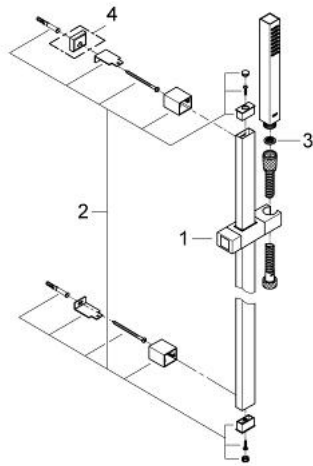

### PRODUCT DESCRIPTION

- Colour: chrome
- consisting of:
  - hand shower (27 698)
  - spray pattern: Standard spray
  - maximum flow rate (at 3 bar): 15 l/min
  - shower rail 900 mm (27 841)
  - shower hose Silverflex 1750 mm 1/2" x 1/2" (28 388)
  - GROHE DreamSpray - perfect spray pattern
  - GROHE LongLife finish
  - GROHE SpeedClean - effortless limescale removal
  - Inner WaterGuide - inner insulation for surface protection
  - TwistStop - to prevent hose from twisting
  - suitable for instantaneous heater
  - min. recommended pressure 1.0 bar

### SPARE PARTS, december 2010 – now

- 1: Glide element (Spare part-nr. 48180000)
- 2: Shower rail holder (Spare part-nr. 48179000)
- 3: Dirt strainer (Spare part-nr. 0700200M)
- 4: Compensation disc (Spare part-nr. 27845000)\*