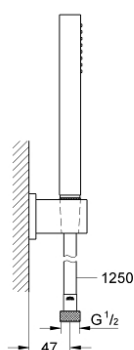

## 27 702 000 EUPHORIA CUBE STICK WALL HOLDER SET 1 SPRAY

### PRODUCT DESCRIPTION

- Colour: chrome
- consisting of:
  - hand shower (27 698)
  - maximum flow rate (at 3 bar): 15 l/min
  - wall shower holder (27 693)
  - Silverflex shower hose 1250 mm 1/2" x 1/2" (28 362)
  - GROHE DreamSpray - perfect spray pattern
  - GROHE LongLife finish
  - GROHE SpeedClean - effortless limescale removal
  - Inner WaterGuide - inner insulation for surface protection
  - TwistStop - to prevent hose from twisting
- suitable for instantaneous heater

27 702 000 **EUPHORIA CUBE STICK WALL HOLDER SET 1 SPRAY**

**SPARE PARTS**, december 2010 – now

1: Dirt strainer (Spare part-nr. 0700200M)