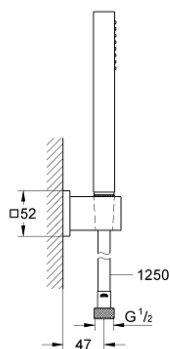

## 27 703 000 EUPHORIA CUBE STICK WALL HOLDER SET 1 SPRAY

### PRODUCT DESCRIPTION

- Colour: chrome
- consisting of:
  - hand shower (27 699)
  - maximum flow rate (at 3 bar): 8.2 l/min
  - wall shower holder (27 693)
  - Silverflex shower hose 1250 mm 1/2" x 1/2" (28 362)
  - GROHE EcoJoy - Less water, perfect flow
  - GROHE DreamSpray - perfect spray pattern
  - GROHE LongLife finish
  - GROHE SpeedClean - effortless limescale removal
  - Inner WaterGuide - inner insulation for surface protection
  - TwistStop - to prevent hose from twisting
  - suitable for instantaneous heater
  - min. recommended pressure 1.0 bar