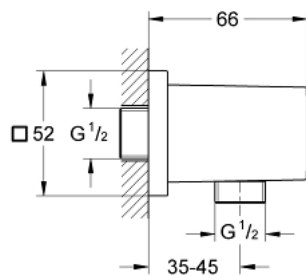

27 704 000 **EUPHORIA CUBE SHOWER OUTLET ELBOW, 1/2"**

**PRODUCT DESCRIPTION**

- Colour: chrome
- male thread
- protected against backflow
- GROHE LongLife finish

27 704 000 **EUPHORIA CUBE SHOWER OUTLET ELBOW, 1/2"**

**SPARE PARTS**, december 2010 – now

1: Non-return valve (Spare part-nr. 08565000)