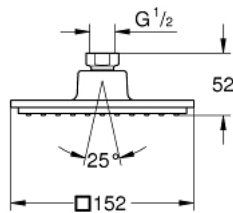

27 705 000 EUPHORIA CUBE 150 HEAD SHOWER 1 SPRAY

PRODUCT DESCRIPTION

- Colour: chrome
- spray pattern: Rain
- maximum flow rate (at 3 bar): 8 l/min
- 152 x 152 mm
- with ball joint, rotation angle $\pm 12^\circ$
- connection thread 1/2"
- GROHE EcoJoy - Less water, perfect flow
- GROHE DreamSpray - perfect spray pattern
- GROHE LongLife finish
- GROHE SpeedClean - effortless limescale removal
- Inner WaterGuide - inner insulation for surface protection
- suitable for instantaneous heater

27 705 000 **EUPHORIA CUBE 150 HEAD SHOWER 1 SPRAY**

SPARE PARTS, december 2010 – now

1: Fibre seal Ø 18,5 x Ø 12 x 2 (Spare part-nr. 0138900M)

2: Dirt strainer (Spare part-nr. 0676800M)