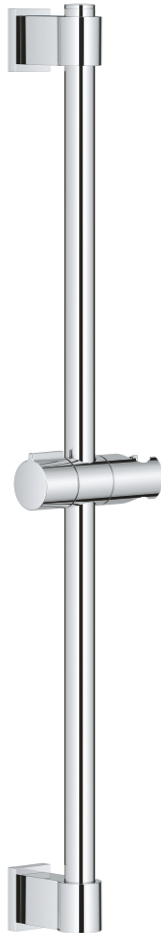

27 724 001 VITALIO UNIVERSAL SHOWER RAIL 600 MM

PRODUCT DESCRIPTION

- Colour: chrome
- with wall holders, glide element and swivel holder
- GROHE LongLife finish
- Flexible Installation - 1 adjustable bracket for existing drill holes
- adjustable rail holder (turn and glide shower holder)
- suitable for screwing (including screws and dowels) or gluing (GROHE QuickGlue S 41 247 000 sold separately - 2 x needed)
- holding force: max. 20 kg
- the specified holding capacity is valid for static (slowly applied) load and intended use only
- 5 color packaging
- Consumer edition

27 724 001 VITALIO UNIVERSAL SHOWER RAIL 600 MM

SPARE PARTS, april 2020 – now

- 1: Shower rail holder (Spare part-nr. 486071K0)
- 2: Glide element (Spare part-nr. 27723001)
- 3: Shower rail holder (Spare part-nr. 486081K0)
- 4: Compensation disc (Spare part-nr. 48606001)*