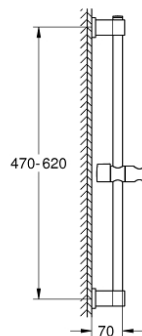

27 724 001 VITALIO UNIVERSAL SHOWER RAIL 600 MM

PRODUCT DESCRIPTION

- Colour: chrome
- with wall holders, glide element and swivel holder
- GROHE LongLife finish
- Flexible Installation - 1 adjustable bracket for existing drill holes
- adjustable rail holder (turn and glide shower holder)
- suitable for screwing (including screws and dowels) or gluing (GROHE QuickGlue S 41 247 000 sold separately - 2 x needed)
- holding force: max. 20 kg
- the specified holding capacity is valid for static (slowly applied) load and intended use only
- 5 color packaging
- Consumer edition

27 724 001 VITALIO UNIVERSAL SHOWER RAIL 600 MM

SPARE PARTS, april 2020 – now

- 1: Shower rail holder (Spare part-nr. 486071K0)
- 2: Glide element (Spare part-nr. 27723001)
- 3: Shower rail holder (Spare part-nr. 486081K0)
- 4: Compensation disc (Spare part-nr. 48606001)*