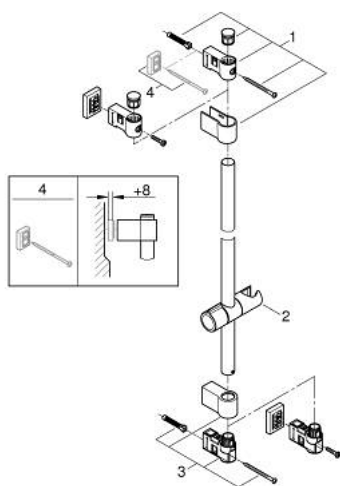

27 724 001 VITALIO UNIVERSAL SHOWER RAIL 600 MM

PRODUCT DESCRIPTION

- Colour: chrome
- with wall holders, glide element and swivel holder
- GROHE LongLife finish
- Flexible Installation - 1 adjustable bracket for existing drill holes
- adjustable rail holder (turn and glide shower holder)
- suitable for screwing (including screws and dowels) or gluing (GROHE QuickGlue S 41 247 000 sold separately - 2 x needed)
- holding force: max. 20 kg
- the specified holding capacity is valid for static (slowly applied) load and intended use only
- 5 color packaging
- Consumer edition

27 724 001 VITALIO UNIVERSAL SHOWER RAIL 600 MM

SPARE PARTS, april 2020 – now

- 1: Shower rail holder (Spare part-nr. 486071K0)
- 2: Glide element (Spare part-nr. 27723001)
- 3: Shower rail holder (Spare part-nr. 486081K0)
- 4: Compensation disc (Spare part-nr. 48606001)*