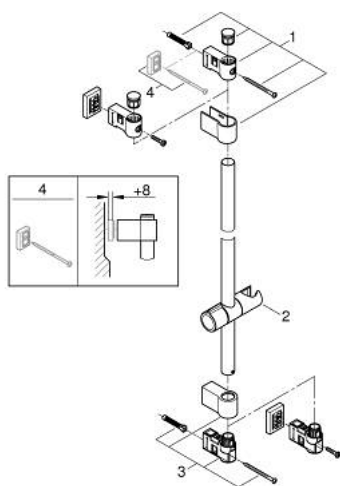

27 724 243 1 VITALIO UNIVERSAL SHOWER RAIL 600 MM

PRODUCT DESCRIPTION

- Colour: Matte Black
- with wall holders, glide element and swivel holder
- Flexible Installation - 1 adjustable bracket for existing drill holes
- adjustable rail holder (turn and glide shower holder)
- suitable for screwing (including screws and dowels) or gluing (GROHE QuickGlue S 41 247 000 sold separately - 2 x needed)
- holding force: max. 20 kg
- the specified holding capacity is valid for static (slowly applied) load and intended use only
- 5 color packaging
- Consumer edition

27 724 243 1 VITALIO UNIVERSAL SHOWER RAIL 600 MM

SPARE PARTS, februar 2023 – now

- 1: Shower rail holder (Spare part-nr. 486072430)
- 2: Glide element (Spare part-nr. 486092430)
- 3: Shower rail holder (Spare part-nr. 486082430)
- 4: Compensation disc (Spare part-nr. 48606001)*