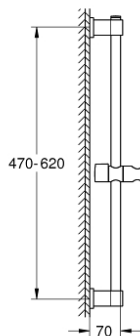

27 724 243 1 VITALIO UNIVERSAL SHOWER RAIL 600 MM

PRODUCT DESCRIPTION

- Colour: Matte Black
- with wall holders, glide element and swivel holder
- Flexible Installation - 1 adjustable bracket for existing drill holes
- adjustable rail holder (turn and glide shower holder)
- suitable for screwing (including screws and dowels) or gluing (GROHE QuickGlue S 41 247 000 sold separately - 2 x needed)
- holding force: max. 20 kg
- the specified holding capacity is valid for static (slowly applied) load and intended use only
- 5 color packaging
- Consumer edition

27 724 243 1 VITALIO UNIVERSAL SHOWER RAIL 600 MM

SPARE PARTS, februar 2023 – now

- 1: Shower rail holder (Spare part-nr. 486072430)
- 2: Glide element (Spare part-nr. 486092430)
- 3: Shower rail holder (Spare part-nr. 486082430)
- 4: Compensation disc (Spare part-nr. 48606001)*