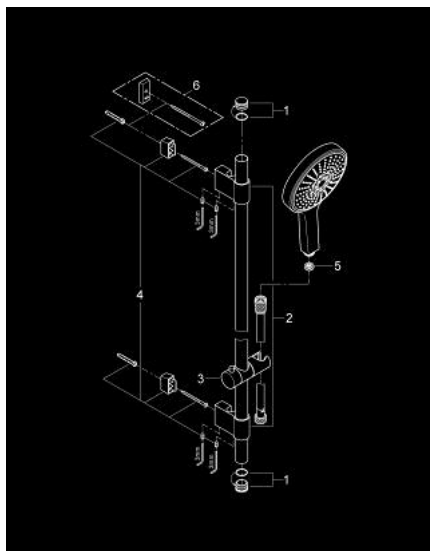

27 744 000 **POWER&SOUL COSMOPOLITAN 160 SHOWER RAIL SET 4+ SPRAYS**

PRODUCT DESCRIPTION

- Colour: chrome
- consisting of:
 - hand shower Power&Soul Cosmopolitan 160 (27 668 000)
 - shower rail, 600 mm (27 784 000)
 - with wall holders made of metal
 - shower hose Silverflex 1750 mm 1/2" x 1/2" (28 388)
 - 9.5 l/min flow limiter
 - GROHE DreamSpray - perfect spray pattern
 - GROHE LongLife finish
 - FastFixation Plus adjustable distance between brackets for adaption to existing drilling holes
 - GROHE SpeedClean - effortless limescale removal
 - Inner WaterGuide - inner insulation for surface protection
 - TwistStop - to prevent hose from twisting
 - suitable for instantaneous heater
 - min. recommended pressure 1.0 bar

27 744 000 **POWER&SOUL COSMOPOLITAN 160 SHOWER RAIL SET 4+ SPRAYS**

SPARE PARTS, april 2011 – now

- 1: Cover cap (Spare part-nr. 45922000)
- 2: Shower rail holder (Spare part-nr. 0666700M)
- 3: Glide element (Spare part-nr. 48177000)
- 4: Fixing set (Spare part-nr. 45403000)
- 5: Dirt strainer (Spare part-nr. 0700200M)
- 6: Compensation disc (Spare part-nr. 45914XE0)*