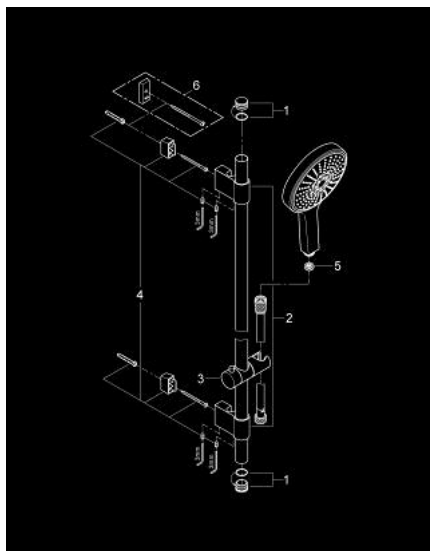

27 744 000 **POWER&SOUL COSMOPOLITAN 160 SHOWER RAIL SET 4+ SPRAYS**

PRODUCT DESCRIPTION

- Colour: chrome
- consisting of:
 - hand shower Power&Soul Cosmopolitan 160 (27 668 000)
 - shower rail, 600 mm (27 784 000)
 - with wall holders made of metal
 - shower hose Silverflex 1750 mm 1/2" x 1/2" (28 388)
 - 9.5 l/min flow limiter
 - GROHE DreamSpray - perfect spray pattern
 - GROHE LongLife finish
 - GROHE FastFixation Plus adjustable distance between brackets for adaption to existing drilling holes
 - GROHE SpeedClean - effortless limescale removal
 - Inner WaterGuide - inner insulation for surface protection
 - TwistStop - to prevent hose from twisting
 - suitable for instantaneous heater
 - min. recommended pressure 1.0 bar

27 744 000 **POWER&SOUL COSMOPOLITAN 160 SHOWER RAIL SET 4+ SPRAYS**

SPARE PARTS, april 2011 – now

- 1: Cover cap (Spare part-nr. 45922000)
- 2: Shower rail holder (Spare part-nr. 0666700M)
- 3: Glide element (Spare part-nr. 48177000)
- 4: Fixing set (Spare part-nr. 45403000)
- 5: Dirt strainer (Spare part-nr. 0700200M)
- 6: Compensation disc (Spare part-nr. 45914XE0)*