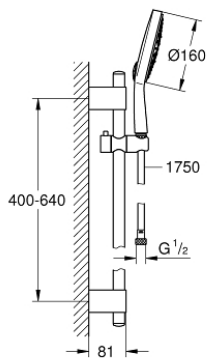

27 744 000 **POWER&SOUL COSMOPOLITAN 160 SHOWER RAIL SET 4+ SPRAYS**

PRODUCT DESCRIPTION

- Colour: chrome
- consisting of:
 - hand shower Power&Soul Cosmopolitan 160 (27 668 000)
 - shower rail, 600 mm (27 784 000)
 - with wall holders made of metal
 - shower hose Silverflex 1750 mm 1/2" x 1/2" (28 388)
 - 9.5 l/min flow limiter
 - GROHE DreamSpray - perfect spray pattern
 - GROHE LongLife finish
 - GROHE FastFixation Plus adjustable distance between brackets for adaption to existing drilling holes
 - GROHE SpeedClean - effortless limescale removal
 - Inner WaterGuide - inner insulation for surface protection
 - TwistStop - to prevent hose from twisting
 - suitable for instantaneous heater
 - min. recommended pressure 1.0 bar

27 744 000 **POWER&SOUL COSMOPOLITAN 160 SHOWER RAIL SET 4+ SPRAYS**

SPARE PARTS, april 2011 – now

- 1: Cover cap (Spare part-nr. 45922000)
- 2: Shower rail holder (Spare part-nr. 0666700M)
- 3: Glide element (Spare part-nr. 48177000)
- 4: Fixing set (Spare part-nr. 45403000)
- 5: Dirt strainer (Spare part-nr. 0700200M)
- 6: Compensation disc (Spare part-nr. 45914XE0)*