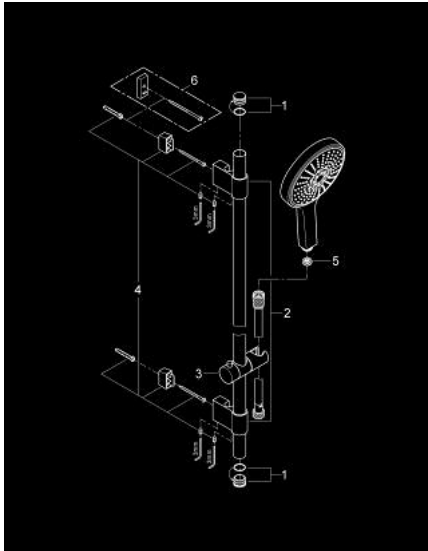

27 744 000 **POWER&SOUL COSMOPOLITAN 160 SHOWER RAIL SET 4+ SPRAYS**

PRODUCT DESCRIPTION

- Colour: chrome
- consisting of:
 - hand shower Power&Soul Cosmopolitan 160 (27 668 000)
 - shower rail, 600 mm (27 784 000)
 - with wall holders made of metal
 - shower hose Silverflex 1750 mm 1/2" x 1/2" (28 388)
 - 9.5 l/min flow limiter
 - GROHE DreamSpray - perfect spray pattern
 - GROHE LongLife finish
 - FastFixation Plus adjustable distance between brackets for adaption to existing drilling holes
 - GROHE SpeedClean - effortless limescale removal
 - Inner WaterGuide - inner insulation for surface protection
 - TwistStop - to prevent hose from twisting
 - suitable for instantaneous heater
 - min. recommended pressure 1.0 bar

27 744 000 **POWER&SOUL COSMOPOLITAN 160 SHOWER RAIL SET 4+ SPRAYS**

SPARE PARTS, april 2011 – now

- 1: Cover cap (Spare part-nr. 45922000)
- 2: Shower rail holder (Spare part-nr. 0666700M)
- 3: Glide element (Spare part-nr. 48177000)
- 4: Fixing set (Spare part-nr. 45403000)
- 5: Dirt strainer (Spare part-nr. 0700200M)
- 6: Compensation disc (Spare part-nr. 45914XE0)*