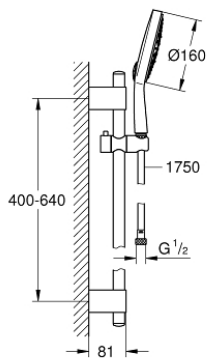

27 744 000 **POWER&SOUL COSMOPOLITAN 160 SHOWER RAIL SET 4+ SPRAYS**

PRODUCT DESCRIPTION

- Colour: chrome
- consisting of:
 - hand shower Power&Soul Cosmopolitan 160 (27 668 000)
 - shower rail, 600 mm (27 784 000)
 - with wall holders made of metal
 - shower hose Silverflex 1750 mm 1/2" x 1/2" (28 388)
 - 9.5 l/min flow limiter
 - GROHE DreamSpray - perfect spray pattern
 - GROHE LongLife finish
 - FastFixation Plus adjustable distance between brackets for adaption to existing drilling holes
 - GROHE SpeedClean - effortless limescale removal
 - Inner WaterGuide - inner insulation for surface protection
 - TwistStop - to prevent hose from twisting
 - suitable for instantaneous heater
 - min. recommended pressure 1.0 bar

27 744 000 **POWER&SOUL COSMOPOLITAN 160 SHOWER RAIL SET 4+ SPRAYS**

SPARE PARTS, april 2011 – now

- 1: Cover cap (Spare part-nr. 45922000)
- 2: Shower rail holder (Spare part-nr. 0666700M)
- 3: Glide element (Spare part-nr. 48177000)
- 4: Fixing set (Spare part-nr. 45403000)
- 5: Dirt strainer (Spare part-nr. 0700200M)
- 6: Compensation disc (Spare part-nr. 45914XE0)*