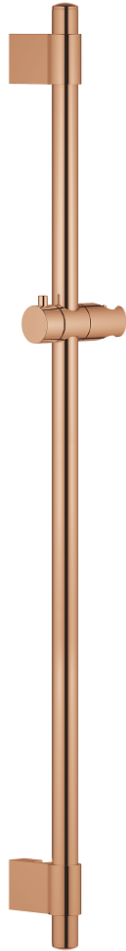

## 27 785 DA0 POWER&SOUL SHOWER RAIL 900 MM

### PRODUCT DESCRIPTION

- Colour: warm sunset
- with wall holders made of metal
- glide element and swivel holder
- GROHE FastFixation Plus (adjustable distance between wall shower holders for adaption to existing drillings)
- GROHE LongLife finish