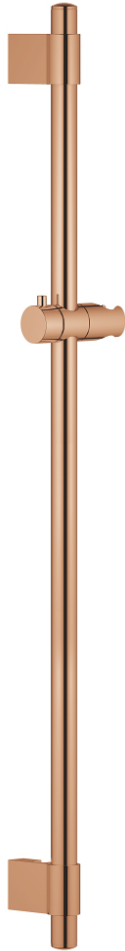

27 785 DA0 **POWER&SOUL SHOWER RAIL 900 MM**

PRODUCT DESCRIPTION

- Colour: warm sunset
- with wall holders made of metal
- glide element and swivel holder
- FastFixation Plus (adjustable distance between wall shower holders for adaption to existing drillings)
- GROHE LongLife finish