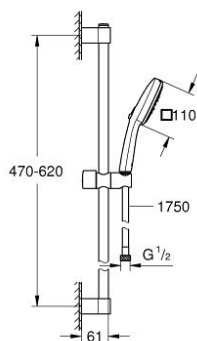

## 27 786 003 TEMPESTA CUBE 110 SHOWER RAIL SET 3 SPRAYS

### PRODUCT DESCRIPTION

- Colour: chrome
- consisting of:
  - hand shower Tempesta Cube 110 (27 572)
  - spray patterns: Jet, Rain, Massage
  - maximum flow rate (at 3 bar): 13.5 l/min
  - shower rail, 600 mm (27 523)
  - shower hose Relexaflex 1750 mm 1/2" x 1/2" (28 154)
  - GROHE SmartSwitch - easily rotate the dial to enjoy your preferred spray option
  - GROHE DreamSpray - perfect spray pattern
  - GROHE LongLife finish
- Flexible Installation - 1 adjustable bracket for existing drill holes
- adjustable rail holder (turn and glide shower holder)
- GROHE SpeedClean - effortless limescale removal
- Inner WaterGuide - inner insulation for surface protection
- ShockProof silicone ring prevents damages caused by shower falling
- min. recommended pressure 1.0 bar
- suitable for instantaneous heater
- professional edition