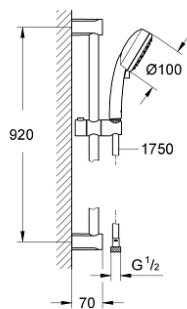

27 788 002 TEMPESTA COSMOPOLITAN 100 SHOWER RAIL SET 2 SPRAYS

PRODUCT DESCRIPTION

- Colour: chrome
- consisting of:
 - hand shower (27 571)
 - shower rail, 900 mm (27 522)
 - shower hose Relaxaflex 1750 mm 1/2" x 1/2" (28 154)
 - GROHE DreamSpray - perfect spray pattern
 - GROHE LongLife finish
 - GROHE SpeedClean - effortless limescale removal
 - Inner WaterGuide - inner insulation for surface protection
 - suitable for instantaneous heater
 - min. recommended pressure 1.0 bar

27 788 002 TEMPESTA COSMOPOLITAN 100 SHOWER RAIL SET 2 SPRAYS

SPARE PARTS, marec 2017 – now

- 1: Shower rail holder (Spare part-nr. 48098000)
- 2: Glide element (Spare part-nr. 48099000)
- 3: Dirt strainer (Spare part-nr. 0700200M)
- 4: Compensation disc (Spare part-nr. 48051000)*