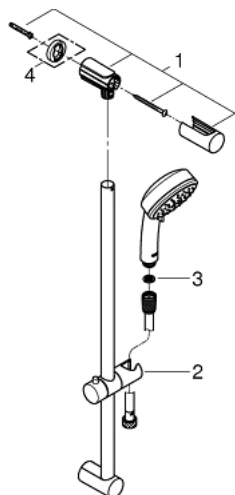

27 788 002 TEMPESTA COSMOPOLITAN 100 SHOWER RAIL SET 2 SPRAYS

PRODUCT DESCRIPTION

- Colour: chrome
- consisting of:
 - hand shower (27 571)
 - shower rail, 900 mm (27 522)
 - shower hose Relaxaflex 1750 mm 1/2" x 1/2" (28 154)
 - GROHE DreamSpray - perfect spray pattern
 - GROHE LongLife finish
 - GROHE SpeedClean - effortless limescale removal
 - Inner WaterGuide - inner insulation for surface protection
 - suitable for instantaneous heater
 - min. recommended pressure 1.0 bar

27 788 002 TEMPESTA COSMOPOLITAN 100 SHOWER RAIL SET 2 SPRAYS

SPARE PARTS, marec 2017 – now

- 1: Shower rail holder (Spare part-nr. 48098000)
- 2: Glide element (Spare part-nr. 48099000)
- 3: Dirt strainer (Spare part-nr. 0700200M)
- 4: Compensation disc (Spare part-nr. 48051000)*