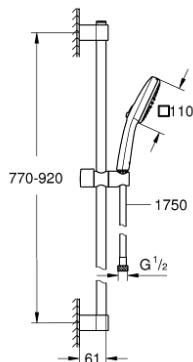

27 788 003 TEMPESTA CUBE 110 SHOWER RAIL SET 2 SPRAYS

PRODUCT DESCRIPTION

- Colour: chrome
- consisting of:
 - hand shower Tempesta Cube 110 (27 571)
 - spray patterns: Rain, Jet
 - maximum flow rate (at 3 bar): 13.5 l/min
 - shower rail, 900 mm (27 524)
 - shower hose Relexaflex 1750 mm 1/2" x 1/2" (28 154)
- GROHE SmartSwitch - easily rotate the dial to enjoy your preferred spray option
- GROHE DreamSpray - perfect spray pattern
- GROHE LongLife finish
- Flexible Installation - 1 adjustable bracket for existing drill holes
- adjustable rail holder (turn and glide shower holder)
- GROHE SpeedClean - effortless limescale removal
- Inner WaterGuide - inner insulation for surface protection
- ShockProof silicone ring prevents damages caused by shower falling
- min. recommended pressure 1.0 bar
- suitable for instantaneous heater
- professional edition

27 788 003 TEMPESTA CUBE 110 SHOWER RAIL SET 2 SPRAYS

SPARE PARTS, april 2020 – now

- 1: Shower rail holder (Spare part-nr. 48607000)
 - 2: Glide element (Spare part-nr. 48609000)
 - 3: Shower rail holder (Spare part-nr. 48608000)
 - 4: Dirt strainer (Spare part-nr. 0700200M)
 - 5: Compensation disc (Spare part-nr. 48543001)*
- * Optional accessories