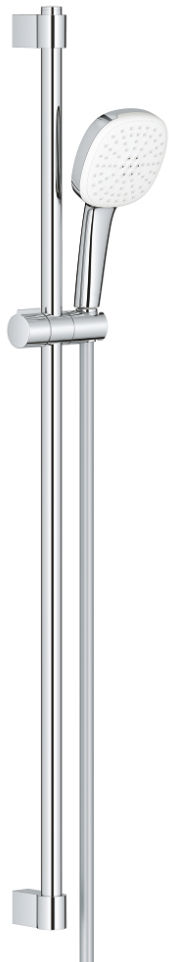

27 788 003 TEMPESTA CUBE 110 SHOWER RAIL SET 2 SPRAYS

PRODUCT DESCRIPTION

- Colour: chrome
- consisting of:
 - hand shower Tempesta Cube 110 (27 571)
 - spray patterns: Rain, Jet
 - maximum flow rate (at 3 bar): 13.5 l/min
 - shower rail, 900 mm (27 524)
 - shower hose Relexaflex 1750 mm 1/2" x 1/2" (28 154)
- GROHE SmartSwitch - easily rotate the dial to enjoy your preferred spray option
- GROHE DreamSpray - perfect spray pattern
- GROHE LongLife finish
- Flexible Installation - 1 adjustable bracket for existing drill holes
- adjustable rail holder (turn and glide shower holder)
- GROHE SpeedClean - effortless limescale removal
- Inner WaterGuide - inner insulation for surface protection
- ShockProof silicone ring prevents damages caused by shower falling
- min. recommended pressure 1.0 bar
- suitable for instantaneous heater
- professional edition

27 788 003 TEMPESTA CUBE 110 SHOWER RAIL SET 2 SPRAYS

SPARE PARTS, april 2020 – now

- 1: Shower rail holder (Spare part-nr. 48607000)
 - 2: Glide element (Spare part-nr. 48609000)
 - 3: Shower rail holder (Spare part-nr. 48608000)
 - 4: Dirt strainer (Spare part-nr. 0700200M)
 - 5: Compensation disc (Spare part-nr. 48543001)*
- * Optional accessories