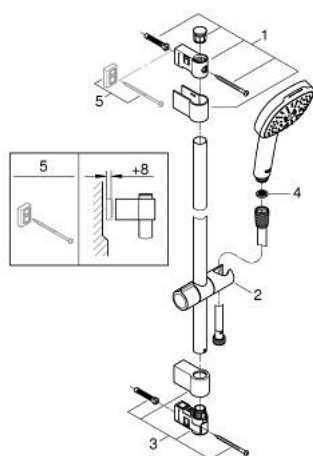

## 27 789 003 TEMPESTA CUBE 110 SHOWER RAIL SET 3 SPRAYS

### PRODUCT DESCRIPTION

- Colour: chrome
- consisting of:
  - hand shower Tempesta Cube 110 (27 572)
  - spray patterns: Jet, Rain, Massage
  - maximum flow rate (at 3 bar): 13.5 l/min
  - shower rail, 900 mm (27 524)
  - shower hose Relexaflex 1750 mm 1/2" x 1/2" (28 154)
  - GROHE SmartSwitch - easily rotate the dial to enjoy your preferred spray option
  - GROHE DreamSpray - perfect spray pattern
  - GROHE LongLife finish
- Flexible Installation - 1 adjustable bracket for existing drill holes
- adjustable rail holder (turn and glide shower holder)
- GROHE SpeedClean - effortless limescale removal
- Inner WaterGuide - inner insulation for surface protection
- ShockProof silicone ring prevents damages caused by shower falling
- min. recommended pressure 1.0 bar
- suitable for instantaneous heater
- professional edition

### SPARE PARTS, november 2021 – now

- 1: Shower rail holder (Spare part-nr. 48607000)
  - 2: Glide element (Spare part-nr. 48609000)
  - 3: Shower rail holder (Spare part-nr. 48608000)
  - 4: Dirt strainer (Spare part-nr. 0700200M)
  - 5: Compensation disc (Spare part-nr. 48543001)\*
- \* Optional accessories