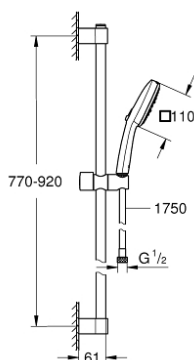

## 27 789 003 TEMPESTA CUBE 110 SHOWER RAIL SET 3 SPRAYS

### PRODUCT DESCRIPTION

- Colour: chrome
- consisting of:
  - hand shower Tempesta Cube 110 (27 572)
  - spray patterns: Jet, Rain, Massage
  - maximum flow rate (at 3 bar): 13.5 l/min
  - shower rail, 900 mm (27 524)
  - shower hose Relexaflex 1750 mm 1/2" x 1/2" (28 154)
  - GROHE SmartSwitch - easily rotate the dial to enjoy your preferred spray option
  - GROHE DreamSpray - perfect spray pattern
  - GROHE LongLife finish
- Flexible Installation - 1 adjustable bracket for existing drill holes
- adjustable rail holder (turn and glide shower holder)
- GROHE SpeedClean - effortless limescale removal
- Inner WaterGuide - inner insulation for surface protection
- ShockProof silicone ring prevents damages caused by shower falling
- min. recommended pressure 1.0 bar
- suitable for instantaneous heater
- professional edition