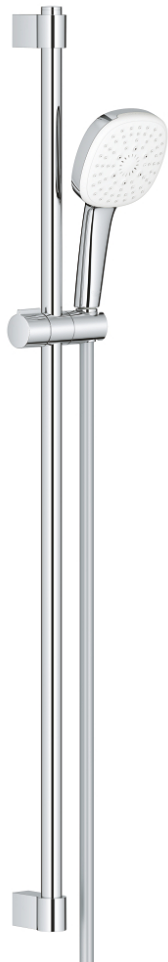

## 27 789 003 TEMPESTA CUBE 110 SHOWER RAIL SET 3 SPRAYS

### PRODUCT DESCRIPTION

- Colour: chrome
- consisting of:
  - hand shower Tempesta Cube 110 (27 572)
  - spray patterns: Jet, Rain, Massage
  - maximum flow rate (at 3 bar): 13.5 l/min
  - shower rail, 900 mm (27 524)
  - shower hose Relexaflex 1750 mm 1/2" x 1/2" (28 154)
  - GROHE SmartSwitch - easily rotate the dial to enjoy your preferred spray option
  - GROHE DreamSpray - perfect spray pattern
  - GROHE LongLife finish
- Flexible Installation - 1 adjustable bracket for existing drill holes
- adjustable rail holder (turn and glide shower holder)
- GROHE SpeedClean - effortless limescale removal
- Inner WaterGuide - inner insulation for surface protection
- ShockProof silicone ring prevents damages caused by shower falling
- min. recommended pressure 1.0 bar
- suitable for instantaneous heater
- professional edition

### SPARE PARTS, november 2021 – now

- 1: Shower rail holder (Spare part-nr. 48607000)
  - 2: Glide element (Spare part-nr. 48609000)
  - 3: Shower rail holder (Spare part-nr. 48608000)
  - 4: Dirt strainer (Spare part-nr. 0700200M)
  - 5: Compensation disc (Spare part-nr. 48543001)\*
- \* Optional accessories