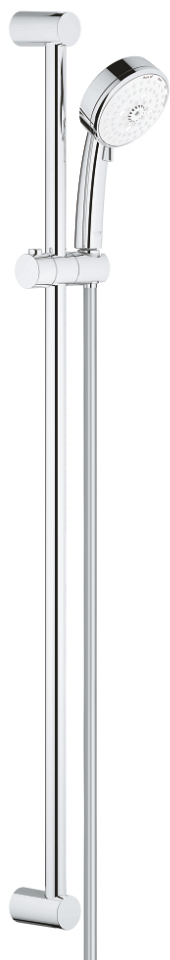

27 790 002 TEMPESTA COSMOPOLITAN 100 SHOWER RAIL SET 4 SPRAYS

PRODUCT DESCRIPTION

- Colour: chrome
- consisting of:
 - hand shower (27 573)
 - shower rail, 900 mm (27 522)
 - shower hose Relaxaflex 1750 mm 1/2" x 1/2" (28 154)
 - GROHE DreamSpray - perfect spray pattern
 - GROHE LongLife finish
 - GROHE SpeedClean - effortless limescale removal
 - Inner WaterGuide - inner insulation for surface protection
 - suitable for instantaneous heater
 - min. recommended pressure 1.0 bar