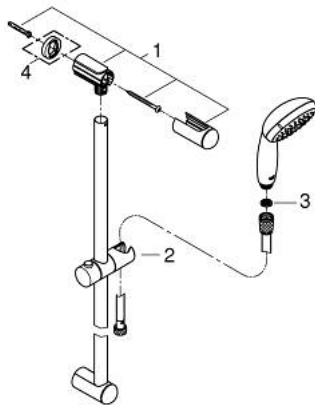

27 794 001 TEMPESTA 100 SHOWER RAIL SET 3 SPRAYS

PRODUCT DESCRIPTION

- Colour: chrome
- consisting of:
 - hand shower (28 261)
 - shower rail, 600 mm (27 523)
 - shower hose Relaxaflex 1750 mm 1/2" x 1/2" (28 154)
 - GROHE DreamSpray - perfect spray pattern
 - GROHE LongLife finish
 - GROHE SpeedClean - effortless limescale removal
 - Inner WaterGuide - inner insulation for surface protection
 - ShockProof silicone ring prevents damages caused by shower falling
- suitable for instantaneous heater
- min. recommended pressure 1.0 bar

27 794 001 TEMPESTA 100 SHOWER RAIL SET 3 SPRAYS

SPARE PARTS, marec 2017 – now

- 1: Shower rail holder (Spare part-nr. 48098000)
- 2: Glide element (Spare part-nr. 48099000)
- 3: Dirt strainer (Spare part-nr. 0700200M)
- 4: Compensation disc (Spare part-nr. 48051000)*