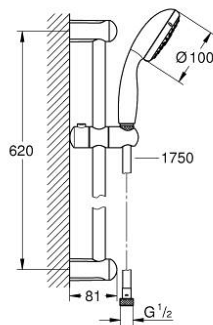

27 794 001 TEMPESTA 100 SHOWER RAIL SET 3 SPRAYS

PRODUCT DESCRIPTION

- Colour: chrome
- consisting of:
 - hand shower (28 261)
 - shower rail, 600 mm (27 523)
 - shower hose Relaxaflex 1750 mm 1/2" x 1/2" (28 154)
 - GROHE DreamSpray - perfect spray pattern
 - GROHE LongLife finish
 - GROHE SpeedClean - effortless limescale removal
 - Inner WaterGuide - inner insulation for surface protection
 - ShockProof silicone ring prevents damages caused by shower falling
- suitable for instantaneous heater
- min. recommended pressure 1.0 bar

27 794 001 TEMPESTA 100 SHOWER RAIL SET 3 SPRAYS

SPARE PARTS, marec 2017 – now

- 1: Shower rail holder (Spare part-nr. 48098000)
- 2: Glide element (Spare part-nr. 48099000)
- 3: Dirt strainer (Spare part-nr. 0700200M)
- 4: Compensation disc (Spare part-nr. 48051000)*