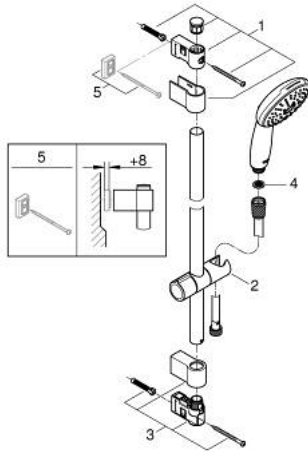

27 794 003 TEMPESTA 110 SHOWER RAIL SET 3 SPRAYS (RAIN, JET, MASSAGE)

PRODUCT DESCRIPTION

- Colour: chrome
- consisting of:
 - hand shower Tempesta 110 (28 261)
 - maximum flow rate (at 3 bar): 13.5 l/min
 - shower rail, 600 mm (27 523)
 - shower hose Relaxaflex 1750 mm 1/2" x 1/2" (28 154)
- GROHE SmartSwitch - easily rotate the dial to enjoy your preferred spray option
- GROHE DreamSpray - perfect spray pattern
- GROHE LongLife finish
- Flexible Installation - 1 adjustable bracket for existing drill holes
- adjustable rail holder (turn and glide shower holder)
- GROHE SpeedClean - effortless limescale removal
- Inner WaterGuide - inner insulation for surface protection
- ShockProof silicone ring prevents damages caused by shower falling
- min. recommended pressure 1.0 bar
- suitable for instantaneous heater
- professional edition

27 794 003 TEMPESTA 110 SHOWER RAIL SET 3 SPRAYS (RAIN, JET, MASSAGE)

SPARE PARTS, april 2020 – now

- 1: Shower rail holder (Spare part-nr. 48607000)
 - 2: Glide element (Spare part-nr. 48609000)
 - 3: Shower rail holder (Spare part-nr. 48608000)
 - 4: Dirt strainer (Spare part-nr. 0700200M)
 - 5: Compensation disc (Spare part-nr. 48543001)*
- * Optional accessories