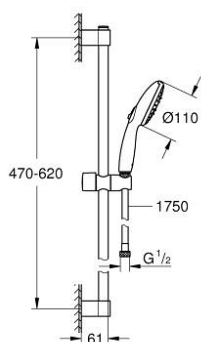

27 794 003 TEMPESTA 110 SHOWER RAIL SET 3 SPRAYS (RAIN, JET, MASSAGE)

PRODUCT DESCRIPTION

- Colour: chrome
- consisting of:
 - hand shower Tempesta 110 (28 261)
 - maximum flow rate (at 3 bar): 13.5 l/min
 - shower rail, 600 mm (27 523)
 - shower hose Relaxaflex 1750 mm 1/2" x 1/2" (28 154)
- GROHE SmartSwitch - easily rotate the dial to enjoy your preferred spray option
- GROHE DreamSpray - perfect spray pattern
- GROHE LongLife finish
- Flexible Installation - 1 adjustable bracket for existing drill holes
- adjustable rail holder (turn and glide shower holder)
- GROHE SpeedClean - effortless limescale removal
- Inner WaterGuide - inner insulation for surface protection
- ShockProof silicone ring prevents damages caused by shower falling
- min. recommended pressure 1.0 bar
- suitable for instantaneous heater
- professional edition

27 794 003 TEMPESTA 110 SHOWER RAIL SET 3 SPRAYS (RAIN, JET, MASSAGE)

SPARE PARTS, april 2020 – now

- 1: Shower rail holder (Spare part-nr. 48607000)
 - 2: Glide element (Spare part-nr. 48609000)
 - 3: Shower rail holder (Spare part-nr. 48608000)
 - 4: Dirt strainer (Spare part-nr. 0700200M)
 - 5: Compensation disc (Spare part-nr. 48543001)*
- * Optional accessories