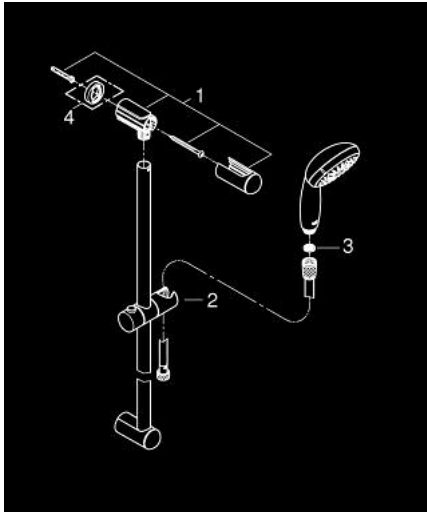

## 27 795 001 TEMPESTA 100 SHOWER RAIL SET 4 SPRAYS

### PRODUCT DESCRIPTION

- Colour: chrome
- consisting of:
  - hand shower (28 578)
  - shower rail, 600 mm (27 523)
  - shower hose Relaxaflex 1750 mm 1/2" x 1/2" (28 154)
  - GROHE DreamSpray - perfect spray pattern
  - GROHE LongLife finish
  - GROHE SpeedClean - effortless limescale removal
  - Inner WaterGuide - inner insulation for surface protection
  - ShockProof silicone ring prevents damages caused by shower falling
- suitable for instantaneous heater
- min. recommended pressure 1.0 bar

### SPARE PARTS, marec 2017 – now

- 1: Shower rail holder (Spare part-nr. 48098000)
- 2: Glide element (Spare part-nr. 48099000)
- 3: Dirt strainer (Spare part-nr. 0700200M)
- 4: Compensation disc (Spare part-nr. 48051000)\*