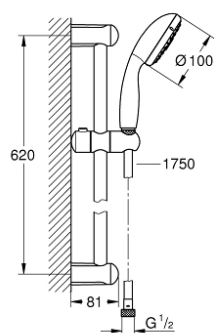

## 27 795 001 TEMPESTA 100 SHOWER RAIL SET 4 SPRAYS

### PRODUCT DESCRIPTION

- Colour: chrome
- consisting of:
  - hand shower (28 578)
  - shower rail, 600 mm (27 523)
  - shower hose Relaxaflex 1750 mm 1/2" x 1/2" (28 154)
  - GROHE DreamSpray - perfect spray pattern
  - GROHE LongLife finish
  - GROHE SpeedClean - effortless limescale removal
  - Inner WaterGuide - inner insulation for surface protection
  - ShockProof silicone ring prevents damages caused by shower falling
- suitable for instantaneous heater
- min. recommended pressure 1.0 bar

### SPARE PARTS, marec 2017 – now

- 1: Shower rail holder (Spare part-nr. 48098000)
- 2: Glide element (Spare part-nr. 48099000)
- 3: Dirt strainer (Spare part-nr. 0700200M)
- 4: Compensation disc (Spare part-nr. 48051000)\*