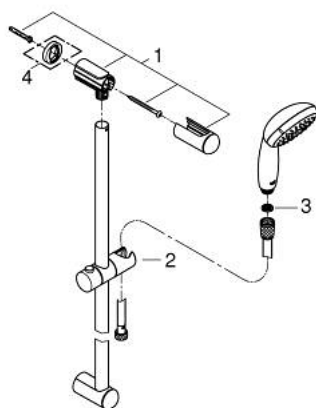

27 796 001 TEMPESTA 100 SHOWER RAIL SET 3 SPRAYS

PRODUCT DESCRIPTION

- Colour: chrome
- consisting of:
 - hand shower (28 261)
 - shower rail, 900 mm (27 524)
 - shower hose Relaxaflex 1750 mm 1/2" x 1/2" (28 154)
 - GROHE DreamSpray - perfect spray pattern
 - GROHE LongLife finish
 - GROHE SpeedClean - effortless limescale removal
 - Inner WaterGuide - inner insulation for surface protection
 - ShockProof silicone ring prevents damages caused by shower falling
 - suitable for instantaneous heater

27 796 001 TEMPESTA 100 SHOWER RAIL SET 3 SPRAYS

SPARE PARTS, marec 2017 – now

- 1: Shower rail holder (Spare part-nr. 48098000)
- 2: Glide element (Spare part-nr. 48099000)
- 3: Dirt strainer (Spare part-nr. 0700200M)
- 4: Compensation disc (Spare part-nr. 48051000)*