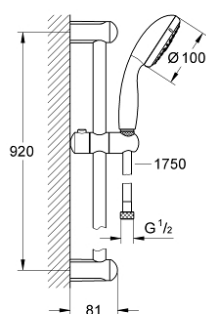

27 796 001 TEMPESTA 100 SHOWER RAIL SET 3 SPRAYS

PRODUCT DESCRIPTION

- Colour: chrome
- consisting of:
 - hand shower (28 261)
 - shower rail, 900 mm (27 524)
 - shower hose Relaxaflex 1750 mm 1/2" x 1/2" (28 154)
 - GROHE DreamSpray - perfect spray pattern
 - GROHE LongLife finish
 - GROHE SpeedClean - effortless limescale removal
 - Inner WaterGuide - inner insulation for surface protection
 - ShockProof silicone ring prevents damages caused by shower falling
 - suitable for instantaneous heater

27 796 001 TEMPESTA 100 SHOWER RAIL SET 3 SPRAYS

SPARE PARTS, marec 2017 – now

- 1: Shower rail holder (Spare part-nr. 48098000)
- 2: Glide element (Spare part-nr. 48099000)
- 3: Dirt strainer (Spare part-nr. 0700200M)
- 4: Compensation disc (Spare part-nr. 48051000)*