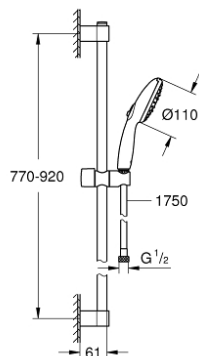

27 796 003 TEMPESTA 110 SHOWER RAIL SET 3 SPRAYS (RAIN, JET, MASSAGE)

PRODUCT DESCRIPTION

- Colour: chrome
- consisting of:
 - hand shower Tempesta 110 (28 261)
 - maximum flow rate (at 3 bar): 13.5 l/min
 - shower rail, 900 mm (27 524)
 - shower hose Relaxaflex 1750 mm 1/2" x 1/2" (28 154)
- GROHE SmartSwitch - easily rotate the dial to enjoy your preferred spray option
- GROHE DreamSpray - perfect spray pattern
- GROHE LongLife finish
- Flexible Installation - 1 adjustable bracket for existing drill holes
- adjustable rail holder (turn and glide shower holder)
- GROHE SpeedClean - effortless limescale removal
- Inner WaterGuide - inner insulation for surface protection
- ShockProof silicone ring prevents damages caused by shower falling
- min. recommended pressure 1.0 bar
- suitable for instantaneous heater
- professional edition

27 796 003 TEMPESTA 110 SHOWER RAIL SET 3 SPRAYS (RAIN, JET, MASSAGE)

SPARE PARTS, april 2020 – now

- 1: Shower rail holder (Spare part-nr. 48607000)
 - 2: Glide element (Spare part-nr. 48609000)
 - 3: Shower rail holder (Spare part-nr. 48608000)
 - 4: Dirt strainer (Spare part-nr. 0700200M)
 - 5: Compensation disc (Spare part-nr. 48543001)*
- * Optional accessories