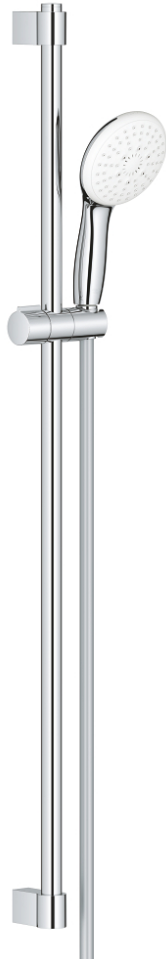

27 796 003 TEMPESTA 110 SHOWER RAIL SET 3 SPRAYS (RAIN, JET, MASSAGE)

PRODUCT DESCRIPTION

- Colour: chrome
- consisting of:
 - hand shower Tempesta 110 (28 261)
 - maximum flow rate (at 3 bar): 13.5 l/min
 - shower rail, 900 mm (27 524)
 - shower hose Relaxaflex 1750 mm 1/2" x 1/2" (28 154)
- GROHE SmartSwitch - easily rotate the dial to enjoy your preferred spray option
- GROHE DreamSpray - perfect spray pattern
- GROHE LongLife finish
- Flexible Installation - 1 adjustable bracket for existing drill holes
- adjustable rail holder (turn and glide shower holder)
- GROHE SpeedClean - effortless limescale removal
- Inner WaterGuide - inner insulation for surface protection
- ShockProof silicone ring prevents damages caused by shower falling
- min. recommended pressure 1.0 bar
- suitable for instantaneous heater
- professional edition

27 796 003 TEMPESTA 110 SHOWER RAIL SET 3 SPRAYS (RAIN, JET, MASSAGE)

SPARE PARTS, april 2020 – now

- 1: Shower rail holder (Spare part-nr. 48607000)
 - 2: Glide element (Spare part-nr. 48609000)
 - 3: Shower rail holder (Spare part-nr. 48608000)
 - 4: Dirt strainer (Spare part-nr. 0700200M)
 - 5: Compensation disc (Spare part-nr. 48543001)*
- * Optional accessories