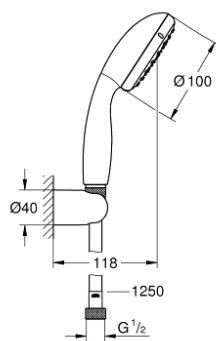

27 798 00E TEMPESTA 100 WALL HOLDER SET 2 SPRAYS

PRODUCT DESCRIPTION

- Colour: chrome
- consisting of:
 - hand shower Tempesta 100 II (27 597)
 - wall shower holder (28 605)
- not adjustable
- Relaxaflex hose 1250 mm 1/2" x 1/2" (28 150)
- GROHE EcoJoy 5.7 l/min flow limiter
- GROHE DreamSpray - perfect spray pattern
- GROHE LongLife finish
- GROHE SpeedClean - effortless limescale removal
- Inner WaterGuide - inner insulation for surface protection
- ShockProof silicone ring prevents damages caused by shower falling
- suitable for instantaneous heater
- min. recommended pressure 1.0 bar

27 798 00E TEMPESTA 100 WALL HOLDER SET 2 SPRAYS

SPARE PARTS, maj 2011 – now

1: Dirt strainer (Spare part-nr. 0700200M)