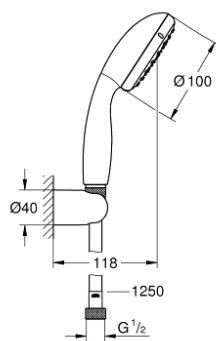

27 798 00E TEMPESTA 100 WALL HOLDER SET 2 SPRAYS

PRODUCT DESCRIPTION

- Colour: chrome
- consisting of:
 - hand shower Tempesta 100 II (27 597)
 - wall shower holder (28 605)
- not adjustable
- Relaxaflex hose 1250 mm 1/2" x 1/2" (28 150)
- 5.7 l/min flow limiter
- GROHE DreamSpray - perfect spray pattern
- GROHE LongLife finish
- GROHE SpeedClean - effortless limescale removal
- Inner WaterGuide - inner insulation for surface protection
- ShockProof silicone ring prevents damages caused by shower falling
- suitable for instantaneous heater
- min. recommended pressure 1.0 bar

27 798 00E TEMPESTA 100 WALL HOLDER SET 2 SPRAYS

SPARE PARTS, maj 2011 – now

1: Dirt strainer (Spare part-nr. 0700200M)