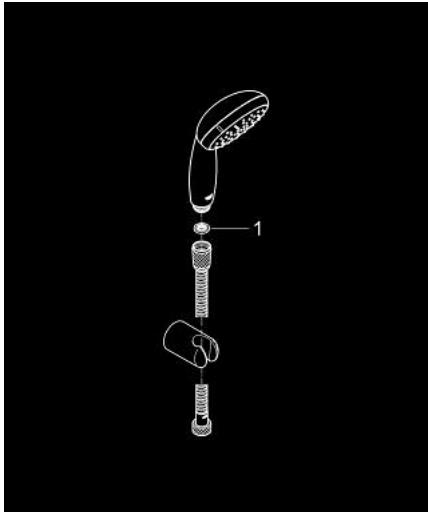

27 798 10E TEMPESTA 100 WALL HOLDER SET 2 SPRAYS

PRODUCT DESCRIPTION

- Colour: chrome
- consisting of:
 - hand shower Tempesta 100 II (27 597)
 - wall shower holder (28 605)
- not adjustable
- Relaxflex hose 1250 mm 1/2" x 1/2" (28 150)
- 5.7 l/min flow limiter
- GROHE DreamSpray - perfect spray pattern
- GROHE LongLife finish
- GROHE SpeedClean - effortless limescale removal
- Inner WaterGuide - inner insulation for surface protection
- ShockProof silicone ring prevents damages caused by shower falling
- suitable for instantaneous heater
- min. recommended pressure 1.0 bar

27 798 10E TEMPESTA 100 WALL HOLDER SET 2 SPRAYS

SPARE PARTS, junij 2013 – now

1: Dirt strainer (Spare part-nr. 0700200M)