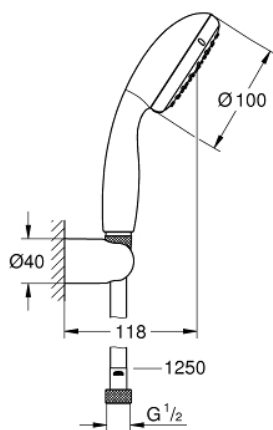

27 798 10E TEMPESTA 100 WALL HOLDER SET 2 SPRAYS

PRODUCT DESCRIPTION

- Colour: chrome
- consisting of:
 - hand shower Tempesta 100 II (27 597)
 - wall shower holder (28 605)
- not adjustable
- Relaxflex hose 1250 mm 1/2" x 1/2" (28 150)
- 5.7 l/min flow limiter
- GROHE DreamSpray - perfect spray pattern
- GROHE LongLife finish
- GROHE SpeedClean - effortless limescale removal
- Inner WaterGuide - inner insulation for surface protection
- ShockProof silicone ring prevents damages caused by shower falling
- suitable for instantaneous heater
- min. recommended pressure 1.0 bar

27 798 10E TEMPESTA 100 WALL HOLDER SET 2 SPRAYS

SPARE PARTS, junij 2013 – now

1: Dirt strainer (Spare part-nr. 0700200M)