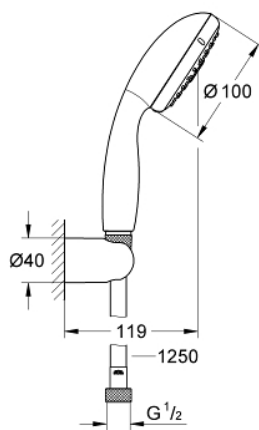

27 799 001 TEMPESTA 100 WALL HOLDER SET 2 SPRAYS

PRODUCT DESCRIPTION

- Colour: chrome
- consisting of:
 - hand shower Tempesta 100 II (27 597)
 - wall shower holder (28 605)
- not adjustable
- Relaxaflex hose 1250 mm 1/2" x 1/2" (28 150)
- GROHE DreamSpray - perfect spray pattern
- GROHE LongLife finish
- GROHE SpeedClean - effortless limescale removal
- Inner WaterGuide - inner insulation for surface protection
- ShockProof silicone ring prevents damages caused by shower falling
- suitable for instantaneous heater
- min. recommended pressure 1.0 bar

27 799 001 **TEMPESTA 100 WALL HOLDER SET 2 SPRAYS**

SPARE PARTS, junij 2013 – now

1: Dirt strainer (Spare part-nr. 0700200M)