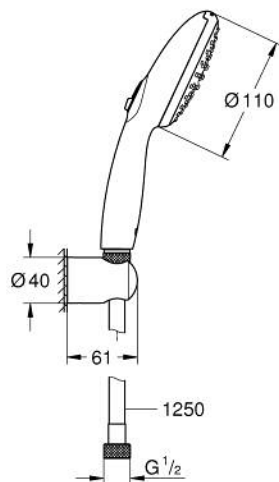

27 799 003 TEMPESTA 110 WALL HOLDER SET 2 SPRAYS (RAIN, JET)

PRODUCT DESCRIPTION

- Colour: chrome
- consisting of:
 - hand shower Tempesta 110 (27 597)
 - maximum flow rate (at 3 bar): 13.5 l/min
 - wall shower holder Tempesta, non-adjustable (28 605)
 - Relaxflex hose 1250 mm 1/2" x 1/2" (28 150)
- GROHE SmartSwitch - easily rotate the dial to enjoy your preferred spray option
- GROHE DreamSpray - perfect spray pattern
- GROHE LongLife finish
- GROHE SpeedClean - effortless limescale removal
- Inner WaterGuide - inner insulation for surface protection
- ShockProof silicone ring prevents damages caused by shower falling
- min. recommended pressure 1.0 bar
- suitable for instantaneous heater
- professional edition

27 799 003 TEMPESTA 110 WALL HOLDER SET 2 SPRAYS (RAIN, JET)

SPARE PARTS, april 2020 – now

1: Dirt strainer (Spare part-nr. 0700200M)