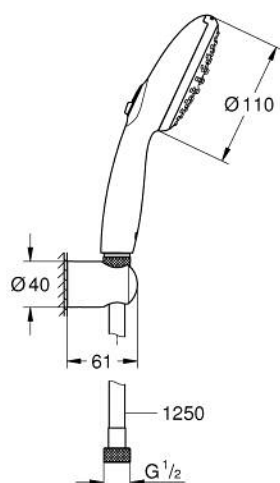

27 799 30E TEMPESTA 110 WALL HOLDER SET 2 SPRAYS (RAIN, JET)

PRODUCT DESCRIPTION

- Colour: chrome
- consisting of:
 - hand shower Tempesta 110 (27 597)
 - maximum flow rate (at 3 bar): 5.6 l/min
 - wall shower holder Tempesta, non-adjustable (28 605)
 - Relaxflex hose 1250 mm 1/2" x 1/2" (28 150)
- GROHE SmartSwitch - easily rotate the dial to enjoy your preferred spray option
- GROHE DreamSpray - perfect spray pattern
- GROHE LongLife finish
- GROHE SpeedClean - effortless limescale removal
- Inner WaterGuide - inner insulation for surface protection
- ShockProof silicone ring prevents damages caused by shower falling
- min. recommended pressure 1.0 bar
- suitable for instantaneous heater
- professional edition

27 799 30E TEMPESTA 110 WALL HOLDER SET 2 SPRAYS (RAIN, JET)

SPARE PARTS, april 2020 – now

1: Dirt strainer (Spare part-nr. 0700200M)