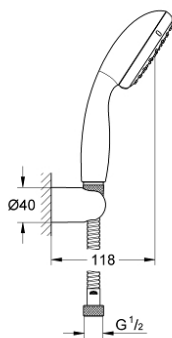

27 803 10E TEMPESTA 100 WALL HOLDER SET 2 SPRAYS

PRODUCT DESCRIPTION

- Colour: chrome
- consisting of:
 - hand shower Tempesta 100 II (27 597)
 - wall shower holder (28 605)
- not adjustable
- Relexaflex hose 1500 mm 1/2" x 1/2" (28 151)
- 5.7 l/min flow limiter
- GROHE DreamSpray - perfect spray pattern
- GROHE LongLife finish
- GROHE SpeedClean - effortless limescale removal
- Inner WaterGuide - inner insulation for surface protection
- ShockProof silicone ring prevents damages caused by shower falling
- suitable for instantaneous heater
- min. recommended pressure 1.0 bar

27 803 10E TEMPESTA 100 WALL HOLDER SET 2 SPRAYS

SPARE PARTS, junij 2013 – now

1: Dirt strainer (Spare part-nr. 0700200M)