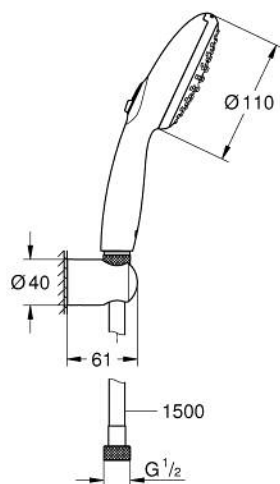

## 27 803 30E TEMPESTA 110 WALL HOLDER SET 2 SPRAYS (RAIN, JET)

### PRODUCT DESCRIPTION

- Colour: chrome
- consisting of:
  - hand shower Tempesta 110 (27 597)
  - maximum flow rate (at 3 bar): 5.6 l/min
  - wall shower holder Tempesta, non-adjustable (28 605)
  - Relaxaflex hose 1500 mm 1/2" x 1/2" (28 151)
- GROHE SmartSwitch - easily rotate the dial to enjoy your preferred spray option
- GROHE DreamSpray - perfect spray pattern
- GROHE LongLife finish
- GROHE SpeedClean - effortless limescale removal
- Inner WaterGuide - inner insulation for surface protection
- ShockProof silicone ring prevents damages caused by shower falling
- min. recommended pressure 1.0 bar
- suitable for instantaneous heater
- professional edition

## 27 803 30E TEMPESTA 110 WALL HOLDER SET 2 SPRAYS (RAIN, JET)

**SPARE PARTS**, april 2020 – now

1: Dirt strainer (Spare part-nr. 0700200M)