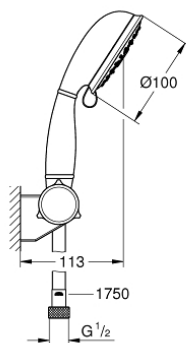

27 805 000 TEMPESTA RUSTIC 100 WALL HOLDER SET 4 SPRAYS

PRODUCT DESCRIPTION

- Colour: chrome
- consisting of:
 - hand shower (27 608 000)
 - wall shower holder adjustable (27 595)
 - shower hose Relexaflex 1750 mm 1/2" x 1/2" (28 154)
 - 9.5 l/min flow limiter
 - GROHE DreamSpray - perfect spray pattern
 - GROHE LongLife finish
 - GROHE SpeedClean - effortless limescale removal
 - Inner WaterGuide - inner insulation for surface protection
- suitable for instantaneous heater
- min. recommended pressure 1.0 bar

27 805 000 TEMPESTA RUSTIC 100 WALL HOLDER SET 4 SPRAYS

SPARE PARTS, maj 2011 – now

1: Dirt strainer (Spare part-nr. 0700200M)

2: Cover cap (Spare part-nr. 45652P00)