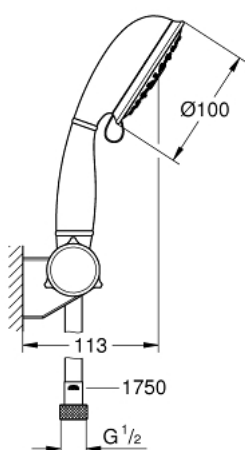

27 805 001 TEMPESTA RUSTIC 100 WALL HOLDER SET 4 SPRAYS

PRODUCT DESCRIPTION

- Colour: chrome
- consisting of:
 - hand shower (27 608)
 - wall shower holder adjustable (27 595)
 - shower hose Relaxaflex 1750 mm 1/2" x 1/2" (28 154)
 - 9.5 l/min flow limiter
 - GROHE DreamSpray - perfect spray pattern
 - GROHE LongLife finish
 - GROHE SpeedClean - effortless limescale removal
 - Inner WaterGuide - inner insulation for surface protection
- suitable for instantaneous heater
- min. recommended pressure 1.0 bar

27 805 001 TEMPESTA RUSTIC 100 WALL HOLDER SET 4 SPRAYS

SPARE PARTS, marec 2017 – now

1: Dirt strainer (Spare part-nr. 0700200M)

2: Cover cap (Spare part-nr. 45652P00)