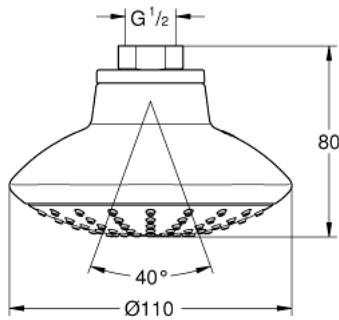

27 810 001 EUPHORIA 110 MONO HEAD SHOWER 1 SPRAY

PRODUCT DESCRIPTION

- Colour: chrome
- spray pattern: Rain
- maximum flow rate (at 3 bar): 6.7 l/min
- ball-joint
- connection thread 1/2"
- GROHE EcoJoy - Less water, perfect flow
- GROHE DreamSpray - perfect flow
- GROHE LongLife finish
- GROHE SpeedClean - effortless limescale removal
- suitable for instantaneous heater
- min. recommended pressure 1.0 bar

27 810 001 EUPHORIA 110 MONO HEAD SHOWER 1 SPRAY

SPARE PARTS, avgust 2013 – now

1: Fibre seal Ø 18,5 x Ø 12 x 2 (Spare part-nr. 0138900M)

2: Dirt strainer (Spare part-nr. 0676800M)