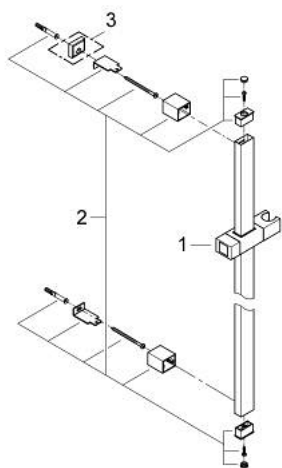

27 841 000 **EUPHORIA CUBE SHOWER RAIL 900 MM**

PRODUCT DESCRIPTION

- Colour: chrome
- with wall holders, glide element and swivel holder
- GROHE LongLife finish

27 841 000 EUPHORIA CUBE SHOWER RAIL 900 MM

SPARE PARTS, junij 2011 – now

- 1: Glide element (Spare part-nr. 48180000)
 - 2: Shower rail holder (Spare part-nr. 48179000)
 - 3: Compensation disc (Spare part-nr. 27845000)*
- * Optional accessories