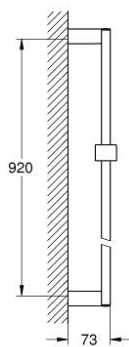

27 841 000 **EUPHORIA CUBE SHOWER RAIL 900 MM**

PRODUCT DESCRIPTION

- Colour: chrome
- with wall holders, glide element and swivel holder
- GROHE LongLife finish

27 841 000 EUPHORIA CUBE SHOWER RAIL 900 MM

SPARE PARTS, junij 2011 – now

- 1: Glide element (Spare part-nr. 48180000)
 - 2: Shower rail holder (Spare part-nr. 48179000)
 - 3: Compensation disc (Spare part-nr. 27845000)*
- * Optional accessories