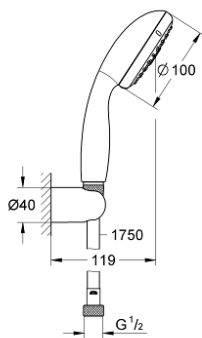

27 849 001 TEMPESTA 100 WALL HOLDER SET 3 SPRAYS

PRODUCT DESCRIPTION

- Colour: chrome
- consisting of:
 - hand shower (28 261)
 - wall shower holder (28 605)
- not adjustable
- shower hose Relaxaflex 1750 mm 1/2" x 1/2" (28 154)
- GROHE DreamSpray - perfect spray pattern
- GROHE LongLife finish
- GROHE SpeedClean - effortless limescale removal
- Inner WaterGuide - inner insulation for surface protection
- ShockProof silicone ring prevents damages caused by shower falling
- suitable for instantaneous heater
- min. recommended pressure 1.0 bar

27 849 001 TEMPESTA 100 WALL HOLDER SET 3 SPRAYS

SPARE PARTS, marec 2017 – now

1: Dirt strainer (Spare part-nr. 0700200M)