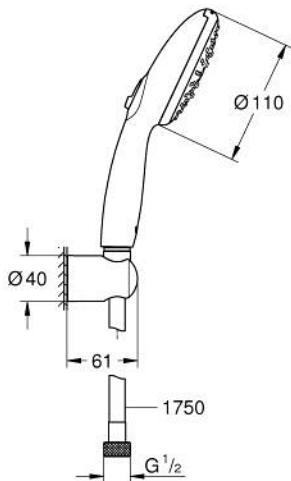

## 27 849 003 TEMPESTA 110 WALL HOLDER SET 3 SPRAYS (RAIN, JET, MASSAGE)

### PRODUCT DESCRIPTION

- Colour: chrome
- consisting of:
  - hand shower Tempesta 110 (28 261)
  - maximum flow rate (at 3 bar): 13.5 l/min
  - wall shower holder Tempesta, non-adjustable (28 605)
  - shower hose Relaxaflex 1750 mm 1/2" x 1/2" (28 154)
- GROHE SmartSwitch - easily rotate the dial to enjoy your preferred spray option
- GROHE DreamSpray - perfect spray pattern
- GROHE LongLife finish
- GROHE SpeedClean - effortless limescale removal
- Inner WaterGuide - inner insulation for surface protection
- ShockProof silicone ring prevents damages caused by shower falling
- min. recommended pressure 1.0 bar
- suitable for instantaneous heater
- professional edition

27 849 003 **TEMPESTA 110 WALL HOLDER SET 3 SPRAYS (RAIN, JET, MASSAGE)**

**SPARE PARTS**, april 2020 – now

1: Dirt strainer (Spare part-nr. 0700200M)