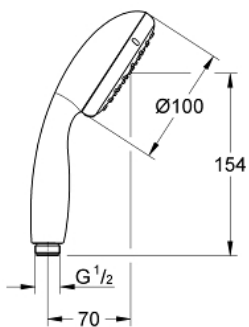

27 852 001 TEMPESTA 100 HAND SHOWER 1 SPRAY

PRODUCT DESCRIPTION

- Colour: chrome
- spray pattern: Rain
- GROHE DreamSpray - perfect spray pattern
- GROHE LongLife finish
- GROHE SpeedClean - effortless limescale removal
- Inner WaterGuide - inner insulation for surface protection
- ShockProof silicone ring prevents damages caused by shower falling
- universal mounting system, fitting all standard shower hoses
- suitable for instantaneous heater
- min. recommended pressure 1.0 bar

27 852 001 TEMPESTA 100 HAND SHOWER 1 SPRAY

SPARE PARTS, marec 2017 – now

1: Dirt strainer (Spare part-nr. 0700200M)