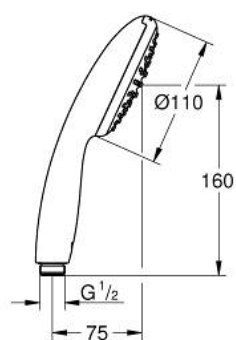

27 852 003 TEMPESTA 110 HAND SHOWER 1 SPRAY

PRODUCT DESCRIPTION

- Colour: chrome
- spray pattern: Rain
- maximum flow rate (at 3 bar): 16.6 l/min
- GROHE DreamSpray - perfect spray pattern
- GROHE LongLife finish
- GROHE SpeedClean - effortless limescale removal
- Inner WaterGuide - inner insulation for surface protection
- ShockProof silicone ring prevents damages caused by shower falling
- universal mounting system, fitting all standard shower hoses
- min. recommended pressure 1.0 bar
- suitable for instantaneous heater
- professional edition

27 852 003 TEMPESTA 110 HAND SHOWER 1 SPRAY

SPARE PARTS, april 2020 – now

1: Dirt strainer (Spare part-nr. 0700200M)