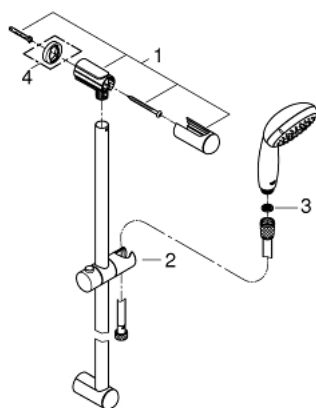

27 853 001 TEMPESTA 100 SHOWER RAIL SET 1 SPRAY

PRODUCT DESCRIPTION

- Colour: chrome
- consisting of:
 - hand shower (27 852)
 - shower rail, 600 mm (27 523)
 - shower hose Relaxaflex 1750 mm 1/2" x 1/2" (28 154)
 - GROHE DreamSpray - perfect spray pattern
 - GROHE LongLife finish
 - GROHE SpeedClean - effortless limescale removal
 - Inner WaterGuide - inner insulation for surface protection
 - ShockProof silicone ring prevents damages caused by shower falling
- suitable for instantaneous heater
- min. recommended pressure 1.0 bar

27 853 001 TEMPESTA 100 SHOWER RAIL SET 1 SPRAY

SPARE PARTS, marec 2017 – now

- 1: Shower rail holder (Spare part-nr. 48098000)
- 2: Glide element (Spare part-nr. 48099000)
- 3: Dirt strainer (Spare part-nr. 0700200M)
- 4: Compensation disc (Spare part-nr. 48051000)*