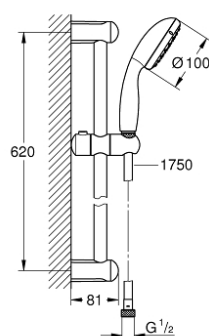

27 853 001 TEMPESTA 100 SHOWER RAIL SET 1 SPRAY

PRODUCT DESCRIPTION

- Colour: chrome
- consisting of:
 - hand shower (27 852)
 - shower rail, 600 mm (27 523)
 - shower hose Relaxaflex 1750 mm 1/2" x 1/2" (28 154)
 - GROHE DreamSpray - perfect spray pattern
 - GROHE LongLife finish
 - GROHE SpeedClean - effortless limescale removal
 - Inner WaterGuide - inner insulation for surface protection
 - ShockProof silicone ring prevents damages caused by shower falling
- suitable for instantaneous heater
- min. recommended pressure 1.0 bar

27 853 001 TEMPESTA 100 SHOWER RAIL SET 1 SPRAY

SPARE PARTS, marec 2017 – now

- 1: Shower rail holder (Spare part-nr. 48098000)
- 2: Glide element (Spare part-nr. 48099000)
- 3: Dirt strainer (Spare part-nr. 0700200M)
- 4: Compensation disc (Spare part-nr. 48051000)*