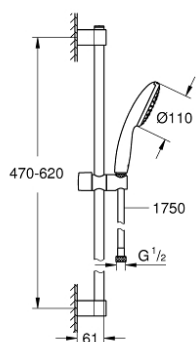

## 27 853 003 TEMPESTA 110 SHOWER RAIL SET 1 SPRAY (RAIN)

### PRODUCT DESCRIPTION

- Colour: chrome
- consisting of:
  - hand shower Tempesta 110 (27 852)
  - maximum flow rate (at 3 bar): 16.6 l/min
  - shower rail, 600 mm (27 523)
  - shower hose Relaxaflex 1750 mm 1/2" x 1/2" (28 154)
- GROHE DreamSpray - perfect spray pattern
- GROHE LongLife finish
- Flexible Installation - 1 adjustable bracket for existing drill holes
- adjustable rail holder (turn and glide shower holder)
- GROHE SpeedClean - effortless limescale removal
- Inner WaterGuide - inner insulation for surface protection
- ShockProof silicone ring prevents damages caused by shower falling
- min. recommended pressure 1.0 bar
- suitable for instantaneous heater
- professional edition

### SPARE PARTS, april 2020 – now

- 1: Shower rail holder (Spare part-nr. 48607000)
  - 2: Glide element (Spare part-nr. 48609000)
  - 3: Shower rail holder (Spare part-nr. 48608000)
  - 4: Dirt strainer (Spare part-nr. 0700200M)
  - 5: Compensation disc (Spare part-nr. 48543001)\*
- \* Optional accessories