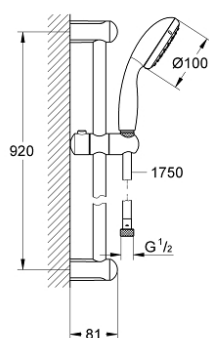

## 27 854 001 TEMPESTA 100 SHOWER RAIL SET 1 SPRAY

### PRODUCT DESCRIPTION

- Colour: chrome
- consisting of:
  - hand shower (27 852)
  - shower rail, 900 mm (27 524)
  - shower hose Relaxaflex 1750 mm 1/2" x 1/2" (28 154)
  - GROHE DreamSpray - perfect spray pattern
  - GROHE LongLife finish
  - GROHE SpeedClean - effortless limescale removal
  - Inner WaterGuide - inner insulation for surface protection
  - ShockProof silicone ring prevents damages caused by shower falling
  - suitable for instantaneous heater

### SPARE PARTS, marec 2017 – now

- 1: Shower rail holder (Spare part-nr. 48098000)
- 2: Glide element (Spare part-nr. 48099000)
- 3: Dirt strainer (Spare part-nr. 0700200M)
- 4: Compensation disc (Spare part-nr. 48051000)\*