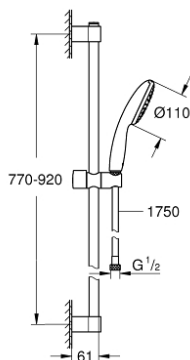

## 27 854 003 TEMPESTA 110 SHOWER RAIL SET 1 SPRAY (RAIN)

### PRODUCT DESCRIPTION

- Colour: chrome
- consisting of:
  - hand shower Tempesta 110 (27 852)
  - maximum flow rate (at 3 bar): 16.6 l/min
  - shower rail, 900 mm (27 524)
  - shower hose Relaxaflex 1750 mm 1/2" x 1/2" (28 154)
- GROHE DreamSpray - perfect spray pattern
- GROHE LongLife finish
- Flexible Installation - 1 adjustable bracket for existing drill holes
- adjustable rail holder (turn and glide shower holder)
- GROHE SpeedClean - effortless limescale removal
- Inner WaterGuide - inner insulation for surface protection
- ShockProof silicone ring prevents damages caused by shower falling
- min. recommended pressure 1.0 bar
- suitable for instantaneous heater
- professional edition

### SPARE PARTS, april 2020 – now

- 1: Shower rail holder (Spare part-nr. 48607000)
  - 2: Glide element (Spare part-nr. 48609000)
  - 3: Shower rail holder (Spare part-nr. 48608000)
  - 4: Dirt strainer (Spare part-nr. 0700200M)
  - 5: Compensation disc (Spare part-nr. 48543001)\*
- \* Optional accessories