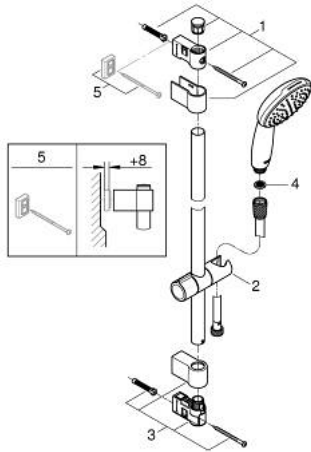

## 27 854 003 TEMPESTA 110 SHOWER RAIL SET 1 SPRAY (RAIN)

### PRODUCT DESCRIPTION

- Colour: chrome
- consisting of:
  - hand shower Tempesta 110 (27 852)
  - maximum flow rate (at 3 bar): 16.6 l/min
  - shower rail, 900 mm (27 524)
  - shower hose Relaxaflex 1750 mm 1/2" x 1/2" (28 154)
- GROHE DreamSpray - perfect spray pattern
- GROHE LongLife finish
- Flexible Installation - 1 adjustable bracket for existing drill holes
- adjustable rail holder (turn and glide shower holder)
- GROHE SpeedClean - effortless limescale removal
- Inner WaterGuide - inner insulation for surface protection
- ShockProof silicone ring prevents damages caused by shower falling
- min. recommended pressure 1.0 bar
- suitable for instantaneous heater
- professional edition

### SPARE PARTS, april 2020 – now

- 1: Shower rail holder (Spare part-nr. 48607000)
  - 2: Glide element (Spare part-nr. 48609000)
  - 3: Shower rail holder (Spare part-nr. 48608000)
  - 4: Dirt strainer (Spare part-nr. 0700200M)
  - 5: Compensation disc (Spare part-nr. 48543001)\*
- \* Optional accessories