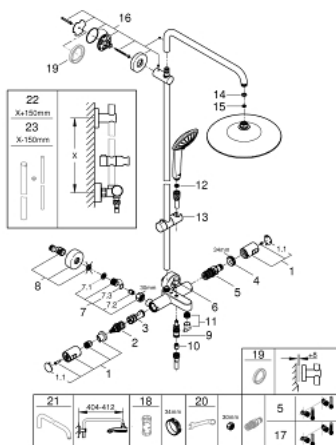

27 860 001 VITALIO JOY SYSTEM 260 SHOWER SYSTEM WITH BATH THERMOSTAT FOR WALL MOUNTING

SPARE PARTS, marec 2019 – marec 2021

- 1: Handle (Spare part-nr. 47728000)
- 1.1: Cover cap (Spare part-nr. 6458500M)
- 2: Aquadimmer (Spare part-nr. 47364000)
- 3: Water flow (Spare part-nr. 47887000)
- 4: Fitting ring (Spare part-nr. 47743000)
- 5: Thermostatic compact cartridge 1/2" (Spare part-nr. 47439000)
- 6: Diverter knob (Spare part-nr. 65648000)
- 7: Non-return valve (Spare part-nr. 47189000)
- 7.1: Dirt strainer (Spare part-nr. 0726400M)
- 7.2: Non-return valve (Spare part-nr. 08565000)
- 7.3: O-ring $\varnothing 17 \times \varnothing 2$ (Spare part-nr. 0305500M)
- 8: S-union (Spare part-nr. 12662000)
- 9: Diverter (Spare part-nr. 65655000)
- 10: Non-return valve (Spare part-nr. 08565000)
- 11: Mousseur (Spare part-nr. 13926000)
- 12: Dirt strainer (Spare part-nr. 0700200M)
- 13: Glide element (Spare part-nr. 12140000)
- 14: Fibre seal $\varnothing 18,5 \times \varnothing 12 \times 2$ (Spare part-nr. 0138900M)
- 15: Dirt strainer (Spare part-nr. 48007000)
- 16: Shower rail holder (Spare part-nr. 48279000)
- 17: GROHE TurboStat cartridge 1/2" (Spare part-nr. 47175000)*
- 18: Socket spanner (Spare part-nr. 19332000)*
- 19: Compensation disc (Spare part-nr. 27180000)*
- 20: Special spanner (Spare part-nr. 19377000)*
- 21: Shower arm for shower systems (Spare part-nr. 14047000)*
- 22: Shower system pipe for retrofitting (Spare part-nr. 48053000)*
- 23: Shower system pipe for retrofitting (Spare part-nr. 48054000)*