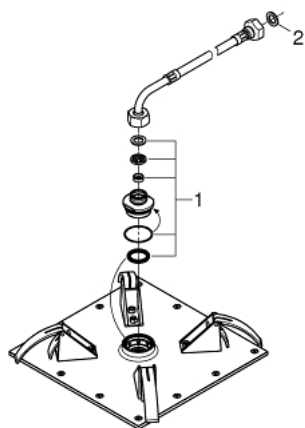

27 863 000 **RAINSHOWER ALLURE 230 CEILING SHOWER 1 SPRAY**

PRODUCT DESCRIPTION

- Colour: chrome
- spray pattern: Rain
- 230 x 230 mm
- material: metal
- connection thread 1/2"
- GROHE DreamSpray - perfect spray pattern
- GROHE LongLife finish
- GROHE SpeedClean - effortless limescale removal
- suitable for instantaneous heater
- min. recommended pressure 1.0 bar

27 863 000 **RAINSHOWER ALLURE 230 CEILING SHOWER 1 SPRAY**

SPARE PARTS, august 2018 – now

1: Spare part set (Spare part-nr. 48471000)

2: Fibre seal \varnothing 18,5 x \varnothing 12 x 2 (Spare part-nr. 0138900M)