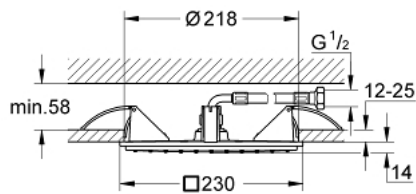

27 863 000 **RAINSHOWER ALLURE 230 CEILING SHOWER 1 SPRAY**

PRODUCT DESCRIPTION

- Colour: chrome
- spray pattern: Rain
- 230 x 230 mm
- material: metal
- connection thread 1/2"
- GROHE DreamSpray - perfect spray pattern
- GROHE LongLife finish
- GROHE SpeedClean - effortless limescale removal
- suitable for instantaneous heater
- min. recommended pressure 1.0 bar

27 863 000 **RAINSHOWER ALLURE 230 CEILING SHOWER 1 SPRAY**

SPARE PARTS, august 2018 – now

1: Spare part set (Spare part-nr. 48471000)

2: Fibre seal \varnothing 18,5 x \varnothing 12 x 2 (Spare part-nr. 0138900M)