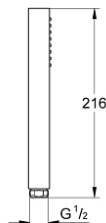

27 884 001 EUPHORIA CUBE+ STICK HAND SHOWER 1 SPRAY

PRODUCT DESCRIPTION

- Colour: chrome
- spray pattern: Standard spray
- material: metal
- with flow restrictor
- maximum flow rate (at 3 bar): 8.2 l/min
- GROHE EcoJoy - Less water, perfect flow
- GROHE DreamSpray - perfect spray pattern
- GROHE LongLife finish
- GROHE SpeedClean - effortless limescale removal
- Inner WaterGuide - inner insulation for surface protection
- universal mounting system, fitting all standard shower hoses
- suitable for instantaneous heater
- min. recommended pressure 1.0 bar

27 884 001 **EUPHORIA CUBE+ STICK HAND SHOWER 1 SPRAY**

SPARE PARTS, avgust 2011 – now

1: Dirt strainer (Spare part-nr. 0700200M)