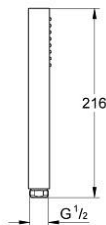

27 888 000 EUPHORIA CUBE+ STICK HAND SHOWER 1 SPRAY

PRODUCT DESCRIPTION

- Colour: chrome
- spray pattern: Standard spray
- material: metal
- with flow restrictor
- min. recommended pressure 1.0 bar
- GROHE EcoJoy - Less water, perfect flow
- GROHE DreamSpray - perfect spray pattern
- GROHE LongLife finish
- GROHE SpeedClean - effortless limescale removal
- Inner WaterGuide - inner insulation for surface protection
- universal mounting system, fitting all standard shower hoses
- suitable for instantaneous heater
- maximum flow rate (at 3 bar): 8.2 l/min

27 888 000 **EUPHORIA CUBE+ STICK HAND SHOWER 1 SPRAY**

SPARE PARTS, oktober 2011 – now

1: Dirt strainer (Spare part-nr. 0700200M)