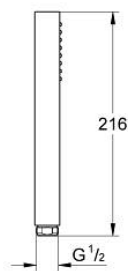

27 888 A00 EUPHORIA CUBE+ STICK HAND SHOWER 1 SPRAY

PRODUCT DESCRIPTION

- Colour: hard graphite
- spray pattern: Standard spray
- material: metal
- 9.5 l/min flow limiter
- GROHE DreamSpray - perfect spray pattern
- GROHE LongLife finish
- GROHE SpeedClean - effortless limescale removal
- Inner WaterGuide - inner insulation for surface protection
- universal mounting system, fitting all standard shower hoses
- suitable for instantaneous heater
- min. recommended pressure 1.0 bar

27 888 A00 **EUPHORIA CUBE+ STICK HAND SHOWER 1 SPRAY**

SPARE PARTS, september 2018 – now

1: Dirt strainer (Spare part-nr. 0700200M)