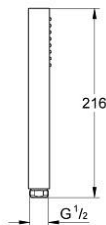

27 888 AL0 EUPHORIA CUBE+ STICK HAND SHOWER 1 SPRAY

PRODUCT DESCRIPTION

- Colour: brushed hard graphite
- spray pattern: Standard spray
- material: metal
- 9.5 l/min flow limiter
- GROHE DreamSpray - perfect spray pattern
- GROHE LongLife finish
- GROHE SpeedClean - effortless limescale removal
- Inner WaterGuide - inner insulation for surface protection
- universal mounting system, fitting all standard shower hoses
- suitable for instantaneous heater
- min. recommended pressure 1.0 bar

27 888 AL0 **EUPHORIA CUBE+ STICK HAND SHOWER 1 SPRAY**

SPARE PARTS, september 2018 – now

1: Dirt strainer (Spare part-nr. 0700200M)