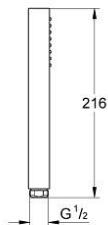

## 27 888 DC0 EUPHORIA CUBE+ STICK HAND SHOWER 1 SPRAY

### PRODUCT DESCRIPTION

- Colour: supersteel
- spray pattern: Standard spray
- material: metal
- 9.5 l/min flow limiter
- GROHE DreamSpray - perfect spray pattern
- GROHE LongLife finish
- GROHE SpeedClean - effortless limescale removal
- Inner WaterGuide - inner insulation for surface protection
- universal mounting system, fitting all standard shower hoses
- suitable for instantaneous heater
- min. recommended pressure 1.0 bar