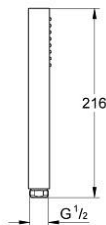

27 888 DL0 EUPHORIA CUBE+ STICK HAND SHOWER 1 SPRAY

PRODUCT DESCRIPTION

- Colour: brushed warm sunset
- spray pattern: Standard spray
- material: metal
- 9.5 l/min flow limiter
- GROHE DreamSpray - perfect spray pattern
- GROHE LongLife finish
- GROHE SpeedClean - effortless limescale removal
- Inner WaterGuide - inner insulation for surface protection
- universal mounting system, fitting all standard shower hoses
- suitable for instantaneous heater
- min. recommended pressure 1.0 bar

27 888 DL0 **EUPHORIA CUBE+ STICK HAND SHOWER 1 SPRAY**

SPARE PARTS, september 2018 – now

1: Dirt strainer (Spare part-nr. 0700200M)